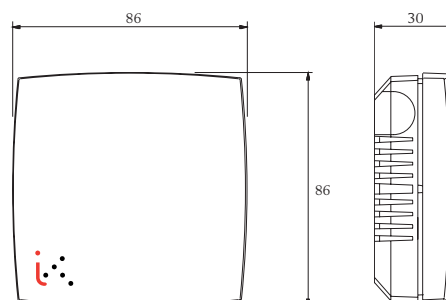

Room sensor for room temperature measurement.

The SA series employs different types of sensors designed for use with AB Industrietechnik regulators and other manufacturers.

**TECHNICAL DATA**

<b>Range:</b>	0...+50°C
<b>Mounting:</b>	wall
<b>Protection:</b>	IP30
<b>Size:</b>	86 x 86 x 30 mm

**WIRING AND DIMENSIONS (mm)**